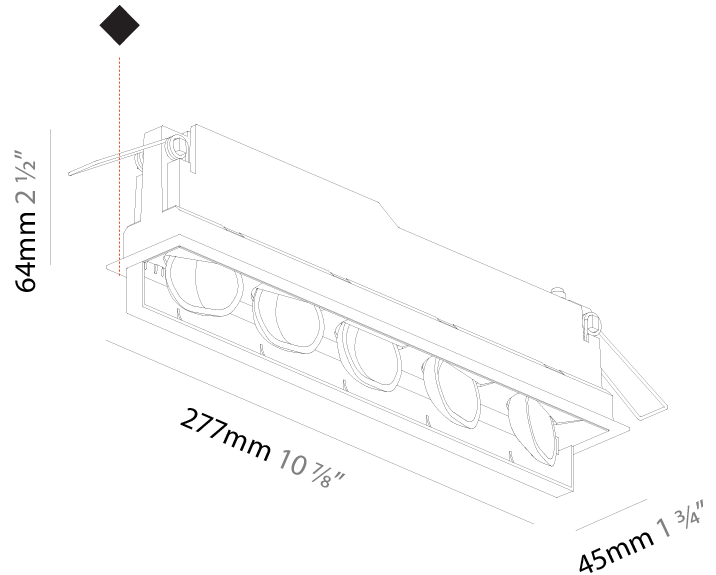

GENERAL

Series: Magiq Wallwash
Brand: Prolicht
Division: Architectural
Mounting Type: Recessed
Mounting Location: Ceiling
Subcategory: Wallwash

PHYSICAL

Shape: Rectangle
Length (mm): 277
Length (in): 10 ⁷/₈
Width (mm): 45
Width (in): 1 ³/₄
Height (mm): 64
Height (in): 2 ¹/₂
Min. Recessing Depth (mm): 100
Min. Recessing Depth (in): 3 ¹⁵/₁₆
Light Distribution: Asymmetric
Fixture Finish: SSR / BKV / CWI / CRY / HAB / UFT / ITA / RUA / FTG / MYG / LOD / PUS / FRO / FUP / KIA / POP / BLS / SPG / MEY / GOH / GUM / CHC / COM / ABZ / JAG / OBR / MOS / ROR
Holder Finish: WHI / BLK
Fixture Material: Aluminum Die Cast
Cut-out Measurements: 270mm / 10 5/8" x 38mm / 1 1/2"

ELECTRICAL

Lamp Type: LED (Zhaga Standard)
Input Wattage (W): 31.4
Total Output Wattage (W): 25.9
Dimming: Tri-Mode (Non-Dimming and Phase Dimming (120Vac only) and 0-10V Dimming)
Driver Included: No
Driver Location: Remote
Driver Type: Constant Current - Universal
Driver Class: Class 1
Input Voltage (V): 120 - 277
Constant Current (MA): 500

LED

Number of LEDs: 5
Color Temperature (°K): 2700 / 3000 / 3500 / 4000
Max. Delivered Lumen (lm): 2145 / 2339 / 2145 / 2443
Nominal Lumen (lm): 2375 / 2590 / 2375 / 2705
CRI: >90 CRI
Efficiency (%): 82.3
Lamp Life (hrs): 50000

OPTICAL

RATINGS AND CERTIFICATIONS

Certified By: CSA Certified to UL and CSA Standards
IP rating: IP20

100mm
3 ¹⁵/₁₆"

5 - 30 mm
³/₁₆" - 1 ³/₁₆"

270mm x 38mm
10 ³/₈" x 1 ¹/₂"